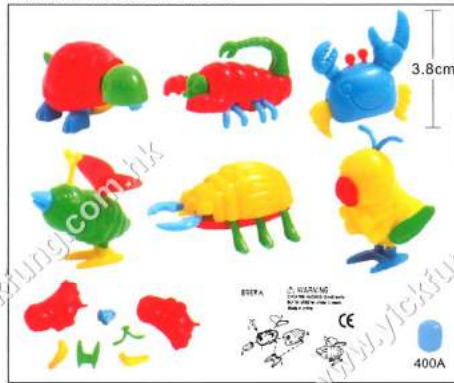

Animal (6 Asst.)
898W-Assembled
898WP-Non-assembled
With instruction sheet