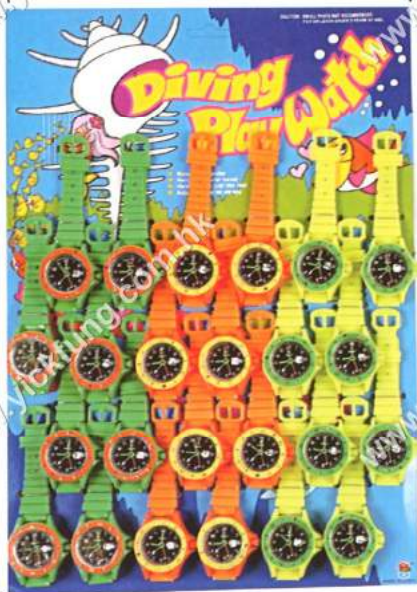

6385
Zodiac Watch (12 Asst.)

6387
Rabbit & Frog Play Watch (6 Asst.)

6388
Spaceship Watch (4 Asst.)

6389
Car Watch (4 Asst.)

6398
New Fancy Play Watch

6399
Diving Watch

PACKING

29cm

26.5cm

26.5cm

42cm

38cm

38cm

6316E24

6389E24

6372E24