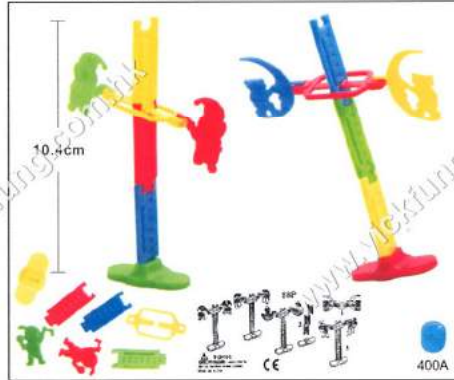

Sliding Game (6 Asst.)
88-Assembled
88P-Non-assembled
With instruction sheet