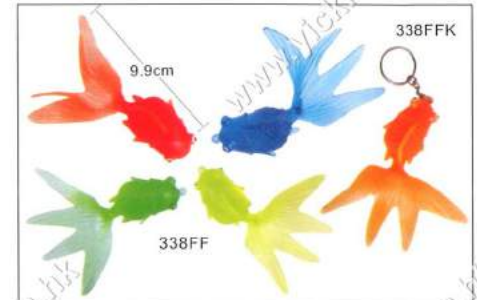

338FF (Semi-Transparent)
338FFK-w/ metal keychain
PVC Gold Fish