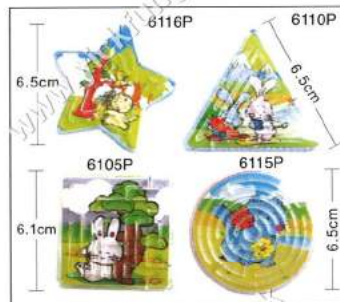

6001QLL
16.5cm Big Pinball Game

6001QLL
16.5cm Pinball Game

6001R
Dia. 11.4cm Maze Game

6111A
Paper Bottom Maze Game
(3 Asst.)

6111GP
Plastic Bottom Ball Game
(4 Asst.)

6111P
Plastic Bottom Maze Game
(4 Asst.)