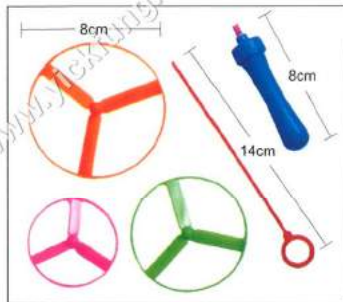

6350M
Flying Saucer w/ pull cord