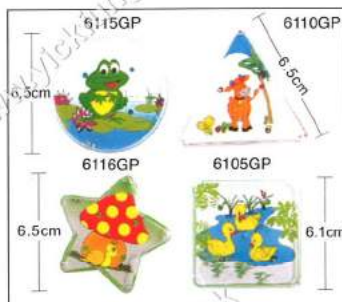

6001QLL
16.5cm Big Pinball Game

6001QLL
16.5cm Pinball Game

6001R
Dia. 11.4cm Maze Game

6111A
Paper Bottom Maze Game
(3 Asst.)

6111GP
Plastic Bottom Ball Game
(4 Asst.)

6111P
Plastic Bottom Maze Game
(4 Asst.)