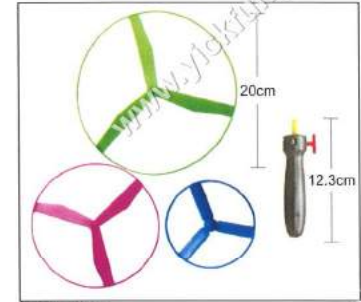

6121A (Solid Color)
Dia 5.8cm Whistling YoYo

6121M (Solid Color)
Dia 4.2cm Whistling YoYo

6121S (Solid Color)
Dia 3.8cm Whistling YoYo

6121SS (Solid Color)
Dia 2.5cm Whistling YoYo

6350A
Flying Saucer

6350LL
Medium Flying Saucer