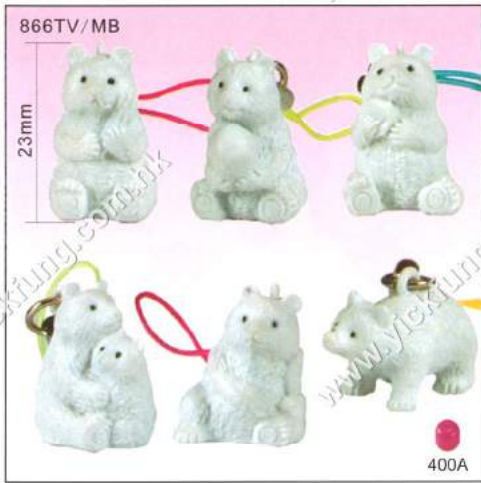

866TV/MB (6 Asst)
Bear Figure w/ dot eyes & mobile String