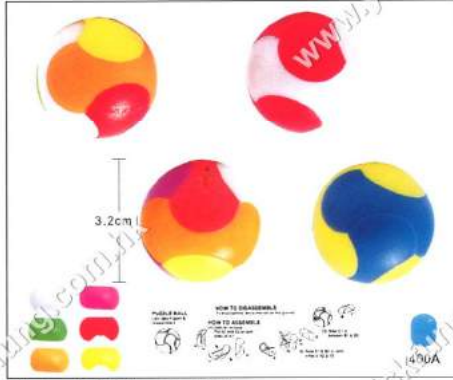

Color I.Q. Puzzle Ball
982A-Assembled
982AP-Non-assembled
With instruction sheet